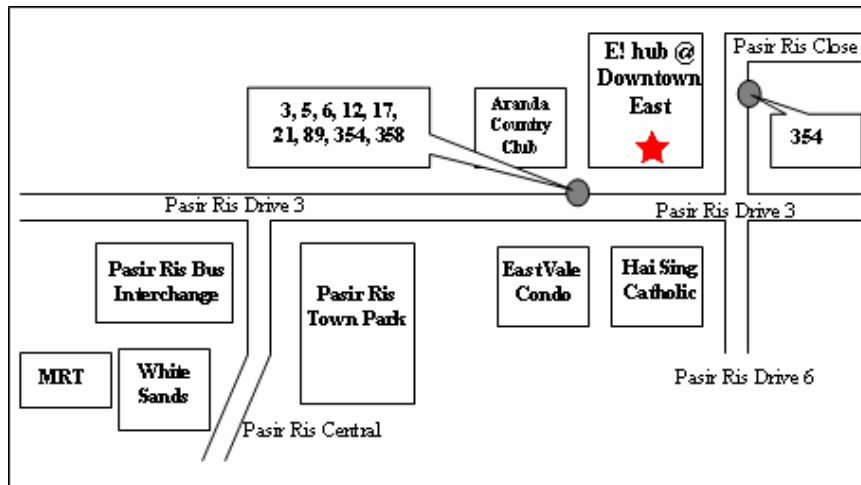

Locate Us

How to get here?

Bus Services: 3, 5, 6, 12, 17, 21, 89, 354, 358

Nearest MRT: Pasir Ris

From Pasir Ris Bus Interchange:

By Bus:

1. Take bus number 3, 5, 6, 12, 17, 21, 354 or 358.
2. Alight at the first bus-stop along Pasir Ris Drive 3. This bus-stop stands directly in front of Aranda Country Club.
3. Walk 20 metres ahead. E!hub is 5-storey Entertainment Hub.

By Walking:

1. Walk from bus interchange towards Pasir Ris Drive 3.
2. Cross the road and turn right.
3. Walk straight ahead for about 8 mins. E!hub is a 5-storey Entertainment Hub.

From Singapore Expo / ITE College East:

1. Take bus number 12 along Upper Changi Road East opposite of Expo Halls (Cross the road).
2. Alight at Pasir Ris Drive 3 in front of East Vale Condominium opposite of E!hub Downtown East.
3. Cross the road. E!hub is a 5-storey Entertainment Hub.

From Meridian JC:

1. Take bus number 3 along Pasir Ris Drive 10 outside of MJC (Do not cross the road).
2. Alight at Pasir Ris Drive 3 in front of Aranda Country Club.
3. Walk 20 metres ahead. E!hub is 5-storey Entertainment Hub.